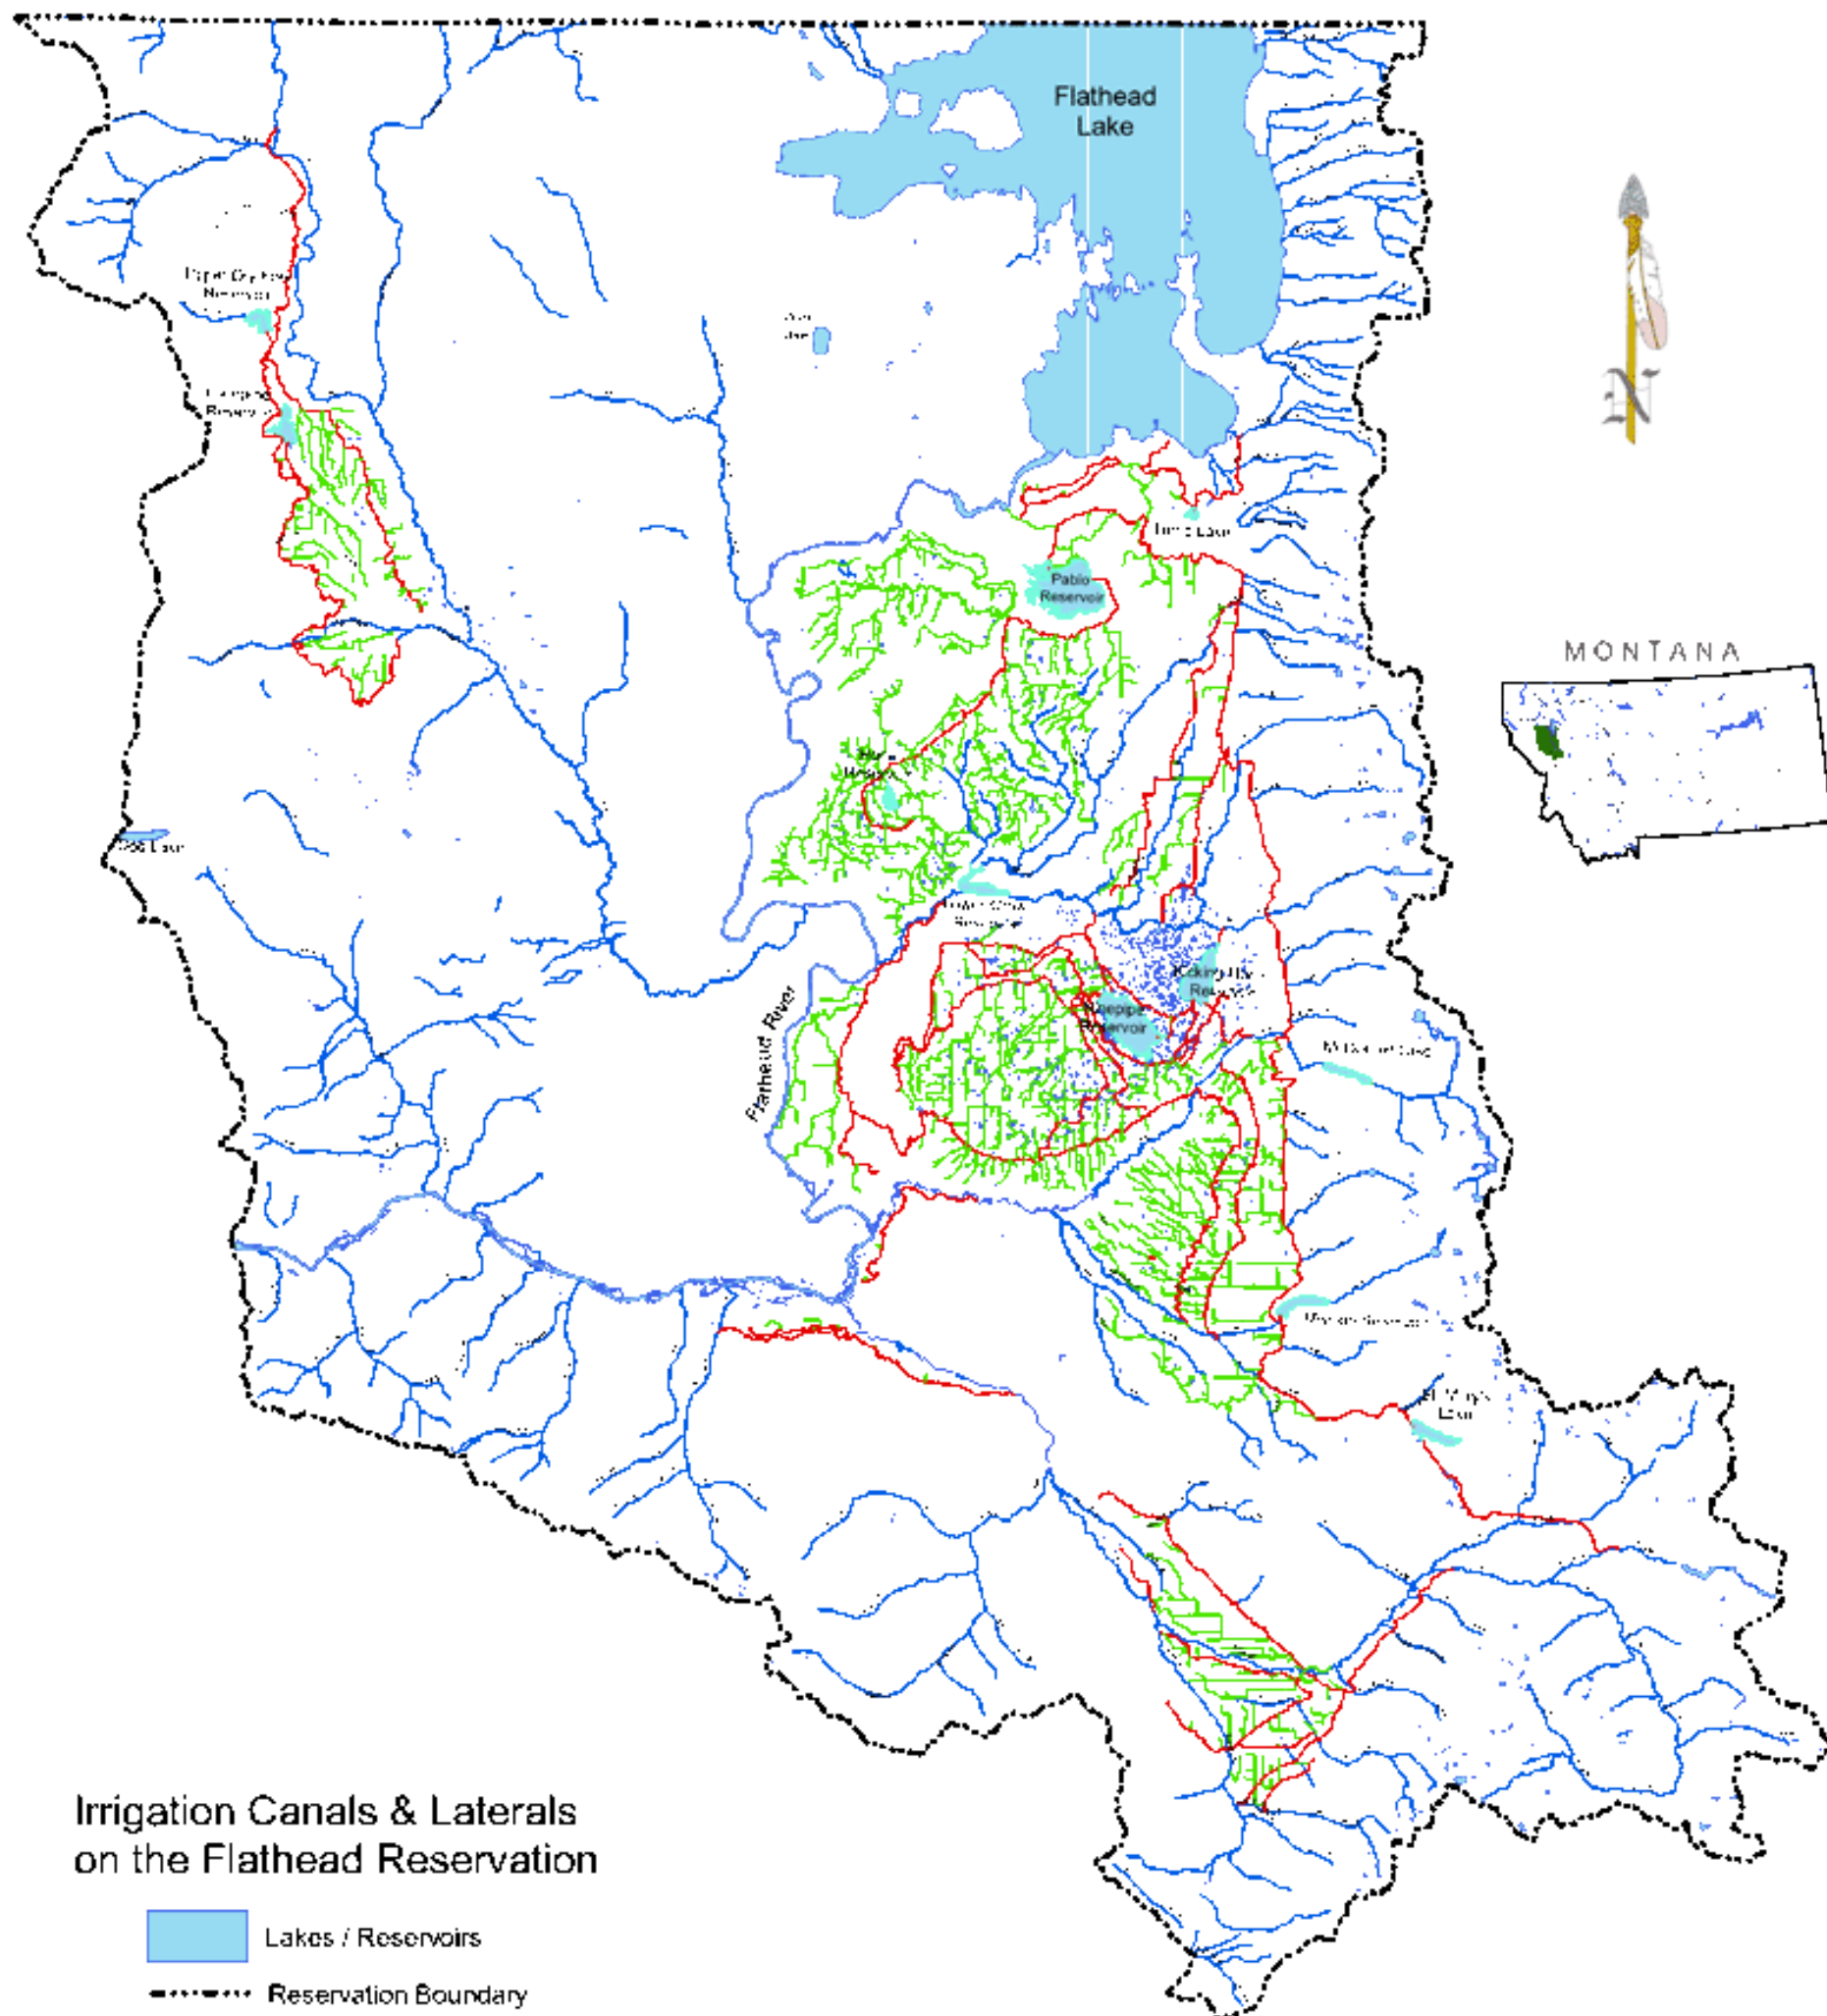

THE CONFEDERATED SALISH & KOOTENAI TRIBES OF THE FLATHEAD NATION

MONTANA

Irrigation Canals & Laterals on the Flathead Reservation

- Lakes / Reservoirs
- Reservation Boundary
- Streams
 - Perennial
- Irrigation Canals
 - Canal
 - Lateral
 - Reservoir

10 5 0 10 Miles